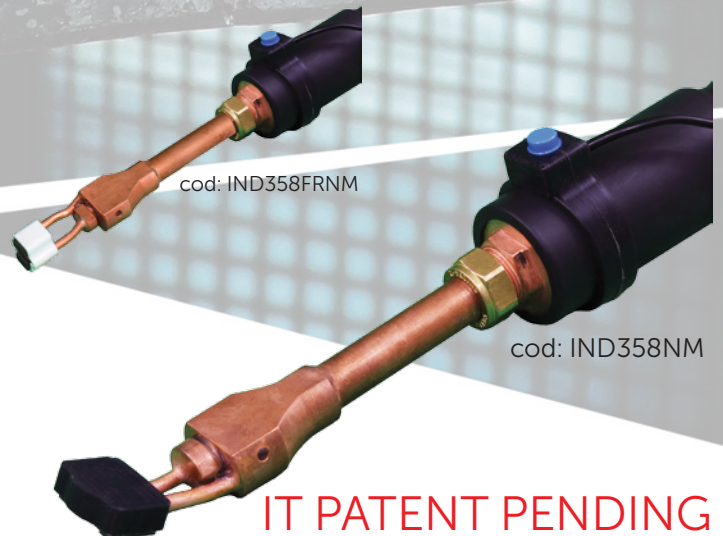

NEW SPECIAL INDUCTOR WITH FAST CONNECTION

The new Butterfly comes up with the new special fast-connection inductor: with its patented new locking method, you can change it in just a few seconds really easily. Thanks to its special shape designed from our engineers, the power efficiency is much higher than in the previous ones.