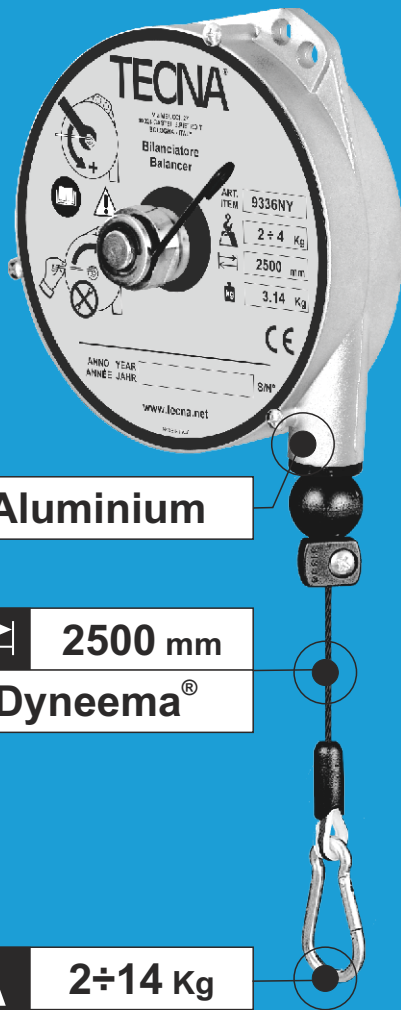

9336NY ÷ 9340NY

Aluminium

2500 mm
Dyneema®

2÷14 Kg

9346NY ÷ 9350NY

STOP

Aluminium

2500 mm
Dyneema®

2÷14 Kg

These balancers are equipped with a device enabling to stop the stroke by carrying out a simple operation on the load and with a device that disables it.

Item	9336NY	9337NY	9338NY	9339NY	9340NY
	2÷4	4÷6	6÷8	8÷10	10÷14
Kg	3,14	3,30	3,36	3,43	3,58

Item	9346NY	9347NY	9348NY	9349NY	9350NY
	2÷4	4÷6	6÷8	8÷10	10÷14
Kg	3,14	3,32	3,38	3,48	3,62