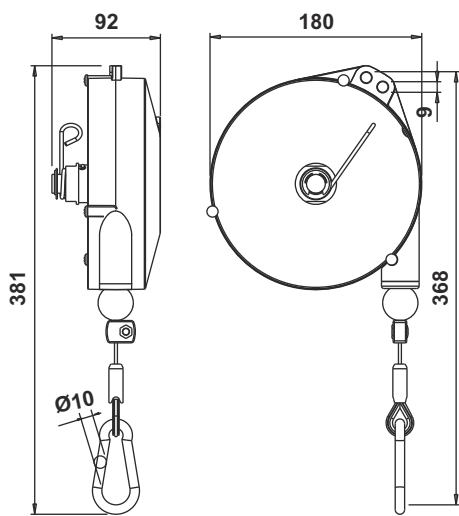

9336NY ÷ 9340NY

Aluminium

2500 mm
Dyneema®

2÷14 Kg

9346NY ÷ 9350NY

STOP

Aluminium

2500 mm
Dyneema®

2÷14 Kg

These balancers are equipped with a device enabling to stop the stroke by carrying out a simple operation on the load and with a device that disables it.

Item	9336NY	9337NY	9338NY	9339NY	9340NY
	2÷4	4÷6	6÷8	8÷10	10÷14
Kg	3,14	3,30	3,36	3,43	3,58

Item	9346NY	9347NY	9348NY	9349NY	9350NY
	2÷4	4÷6	6÷8	8÷10	10÷14
Kg	3,14	3,32	3,38	3,48	3,62