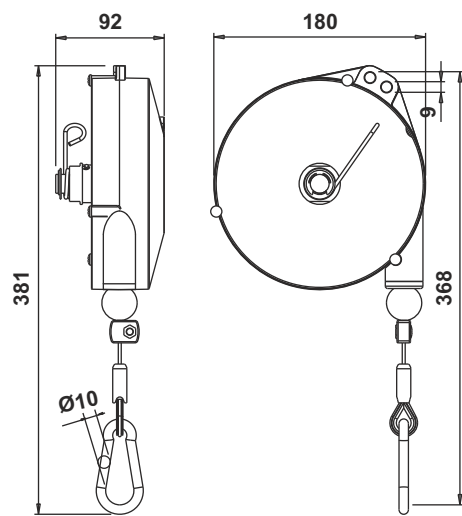

9336NY ÷ 9340NY

Aluminium

2500 mm
Dyneema®

2÷14 Kg

9346NY ÷ 9350NY

STOP

Aluminium

2500 mm
Dyneema®

2÷14 Kg

These balancers are equipped with a device enabling to stop the stroke by carrying out a simple operation on the load and with a device that disables it.

Item	9336NY	9337NY	9338NY	9339NY	9340NY
	2÷4	4÷6	6÷8	8÷10	10÷14
Kg	3,14	3,30	3,36	3,43	3,58

Item	9346NY	9347NY	9348NY	9349NY	9350NY
	2÷4	4÷6	6÷8	8÷10	10÷14
Kg	3,14	3,32	3,38	3,48	3,62