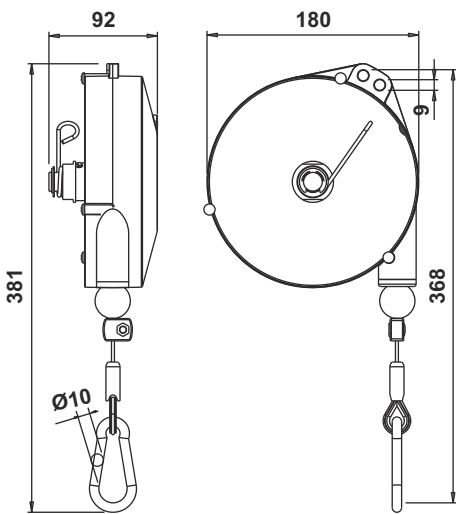

9336 ÷ 9340

7

Aluminium

2500 mm
Inox

2 ÷ 14 Kg

9346 ÷ 9350

8

STOP

Aluminium

2500 mm
Inox

2 ÷ 14 Kg

These balancers are equipped with a device enabling to stop the stroke by carrying out a simple operation on the load and with a device that disables it.

Item	9336	9337	9338	9339	9340
	2÷4	4÷6	6÷8	8÷10	10÷14
Kg	3,14	3,30	3,36	3,43	3,58

Item	9346	9347	9348	9349	9350
	2÷4	4÷6	6÷8	8÷10	10÷14
Kg	3,14	3,32	3,38	3,48	3,62