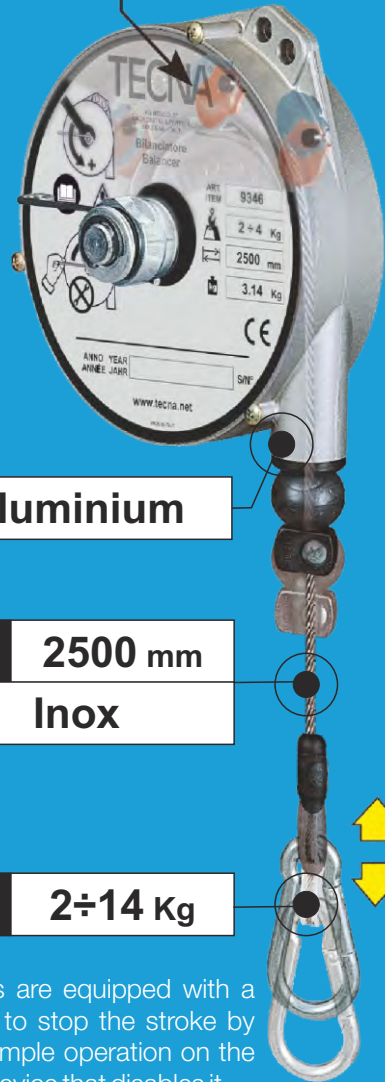

9336 ÷ 9340

7

Aluminium

2500 mm
Inox

2 ÷ 14 Kg

9346 ÷ 9350

8

STOP

Aluminium

2500 mm
Inox

2 ÷ 14 Kg

These balancers are equipped with a device enabling to stop the stroke by carrying out a simple operation on the load and with a device that disables it.

Item	9336	9337	9338	9339	9340
	2÷4	4÷6	6÷8	8÷10	10÷14
Kg	3,14	3,30	3,36	3,43	3,58