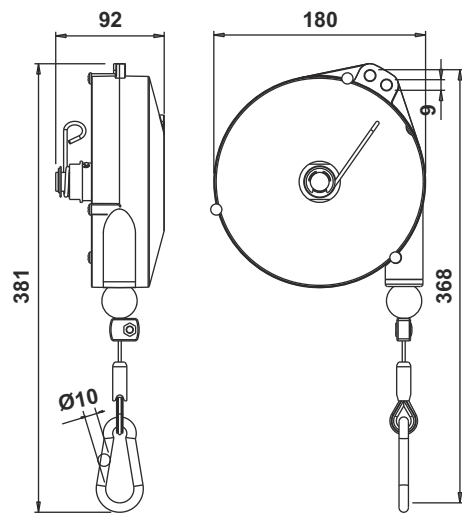

9336 ÷ 9340

7

Aluminium

2500 mm
Inox

2 ÷ 14 Kg

9346 ÷ 9350

8

STOP

Aluminium

2500 mm
Inox

2 ÷ 14 Kg

These balancers are equipped with a device enabling to stop the stroke by carrying out a simple operation on the load and with a device that disables it.

Item	9336	9337	9338	9339	9340
	2÷4	4÷6	6÷8	8÷10	10÷14
Kg	3,14	3,30	3,36	3,43	3,58

Item	9346	9347	9348	9349	9350
	2÷4	4÷6	6÷8	8÷10	10÷14
Kg	3,14	3,32	3,38	3,48	3,62