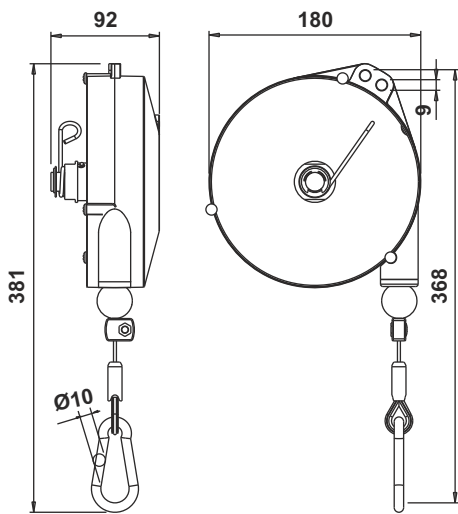

# 9336AX ÷ 9340AX

**27**  
**ATEX** **Ex**  
II 2G c T6

**Aluminium**

**2500 mm**  
**Inox**

**2 ÷ 14 Kg**

Item

9336AX 9337AX 9338AX 9339AX 9340AX

2÷4 4÷6 6÷8 8÷10 10÷14

**Kg**

3,14 3,30 3,36 3,43 3,58

# 9346AX ÷ 9350AX

**28**  
**ATEX** **Ex**  
II 2G c T6

**STOP**

**Aluminium**

**2500 mm**  
**Inox**

**2 ÷ 14 Kg**

In addition to the features of the former range, the new balancers are equipped with a new device enabling to stop the stroke by carrying out a simple operation on the load.

Item

9346AX 9347AX 9348AX 9349AX 9350AX

2÷4 4÷6 6÷8 8÷10 10÷14

**Kg**

3,14 3,32 3,38 3,48 3,62