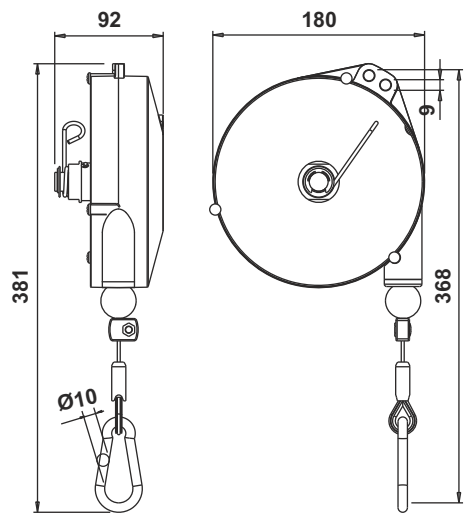

# 9336AX ÷ 9340AX

**27**  
**ATEX** **Ex**  
II 2G c T6

**Aluminium**

**2500 mm**  
**Inox**

**2 ÷ 14 Kg**

Item

9336AX 9337AX 9338AX 9339AX 9340AX

2÷4 4÷6 6÷8 8÷10 10÷14

# 9346AX ÷ 9350AX

**28**  
**ATEX** **Ex**  
II 2G c T6

**STOP**

**Aluminium**

**2500 mm**  
**Inox**

**2 ÷ 14 Kg**

In addition to the features of the former range, the new balancers are equipped with a new device enabling to stop the stroke by carrying out a simple operation on the load.

Item

9346AX 9347AX 9348AX 9349AX 9350AX

2÷4 4÷6 6÷8 8÷10 10÷14

**Kg**

3,14 3,32 3,38 3,48 3,62